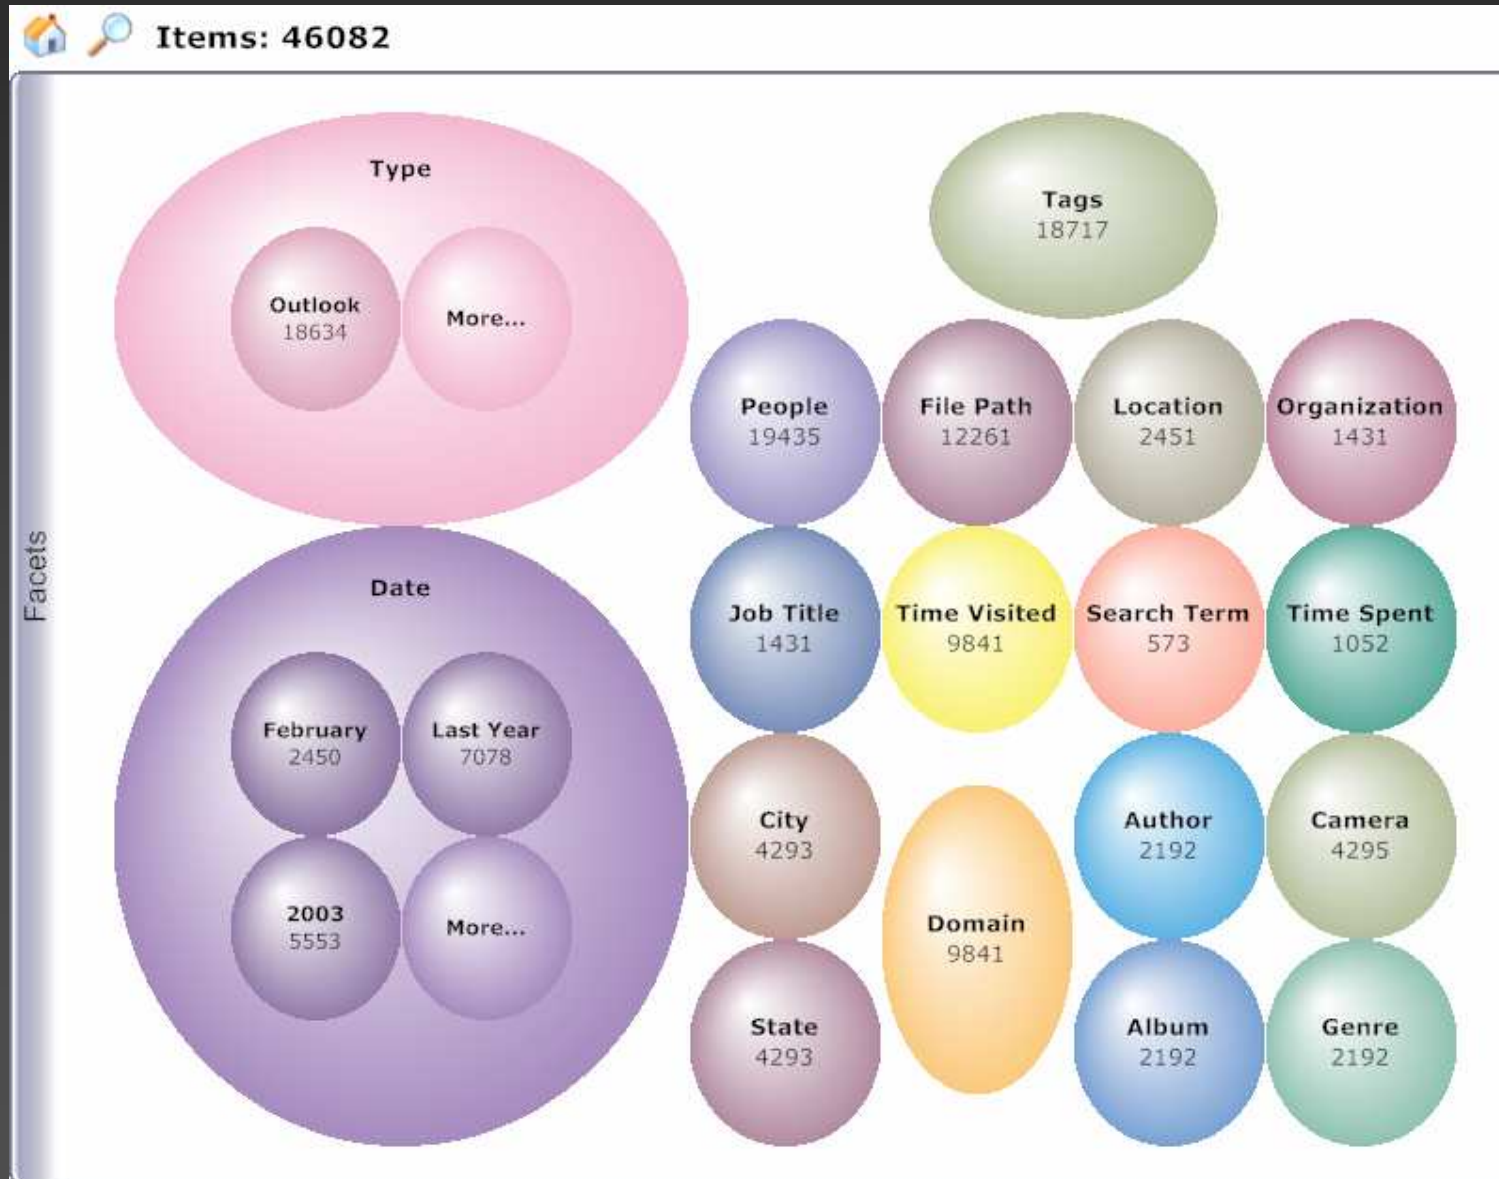

Medium Size (No Filters)